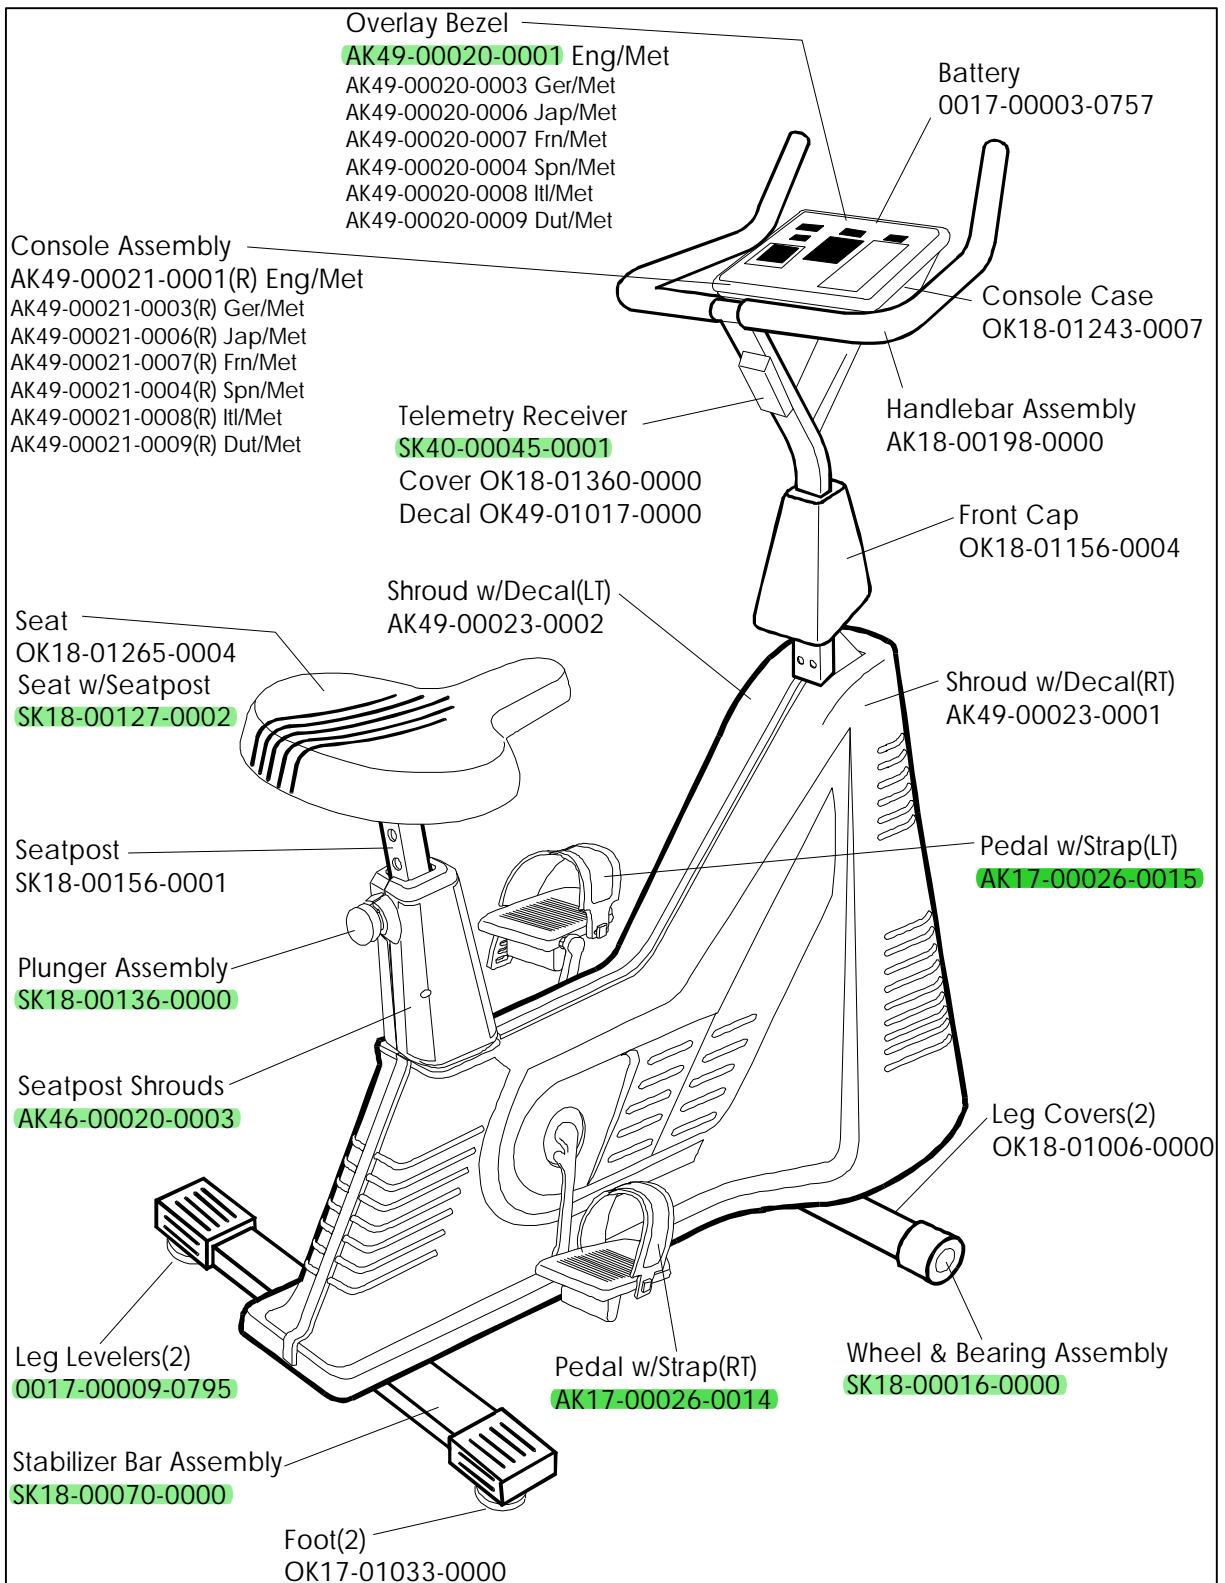

**LC-9100T (BELT)
EXERCISE BIKE**

GK49-00006-XXXX
SN: 819583-819592 and 819698 - UP

**LC-9100T (BELT)
EXERCISE BIKE**

GK49-00006-XXXX
SN: 819583-819592 and 819698 - UP